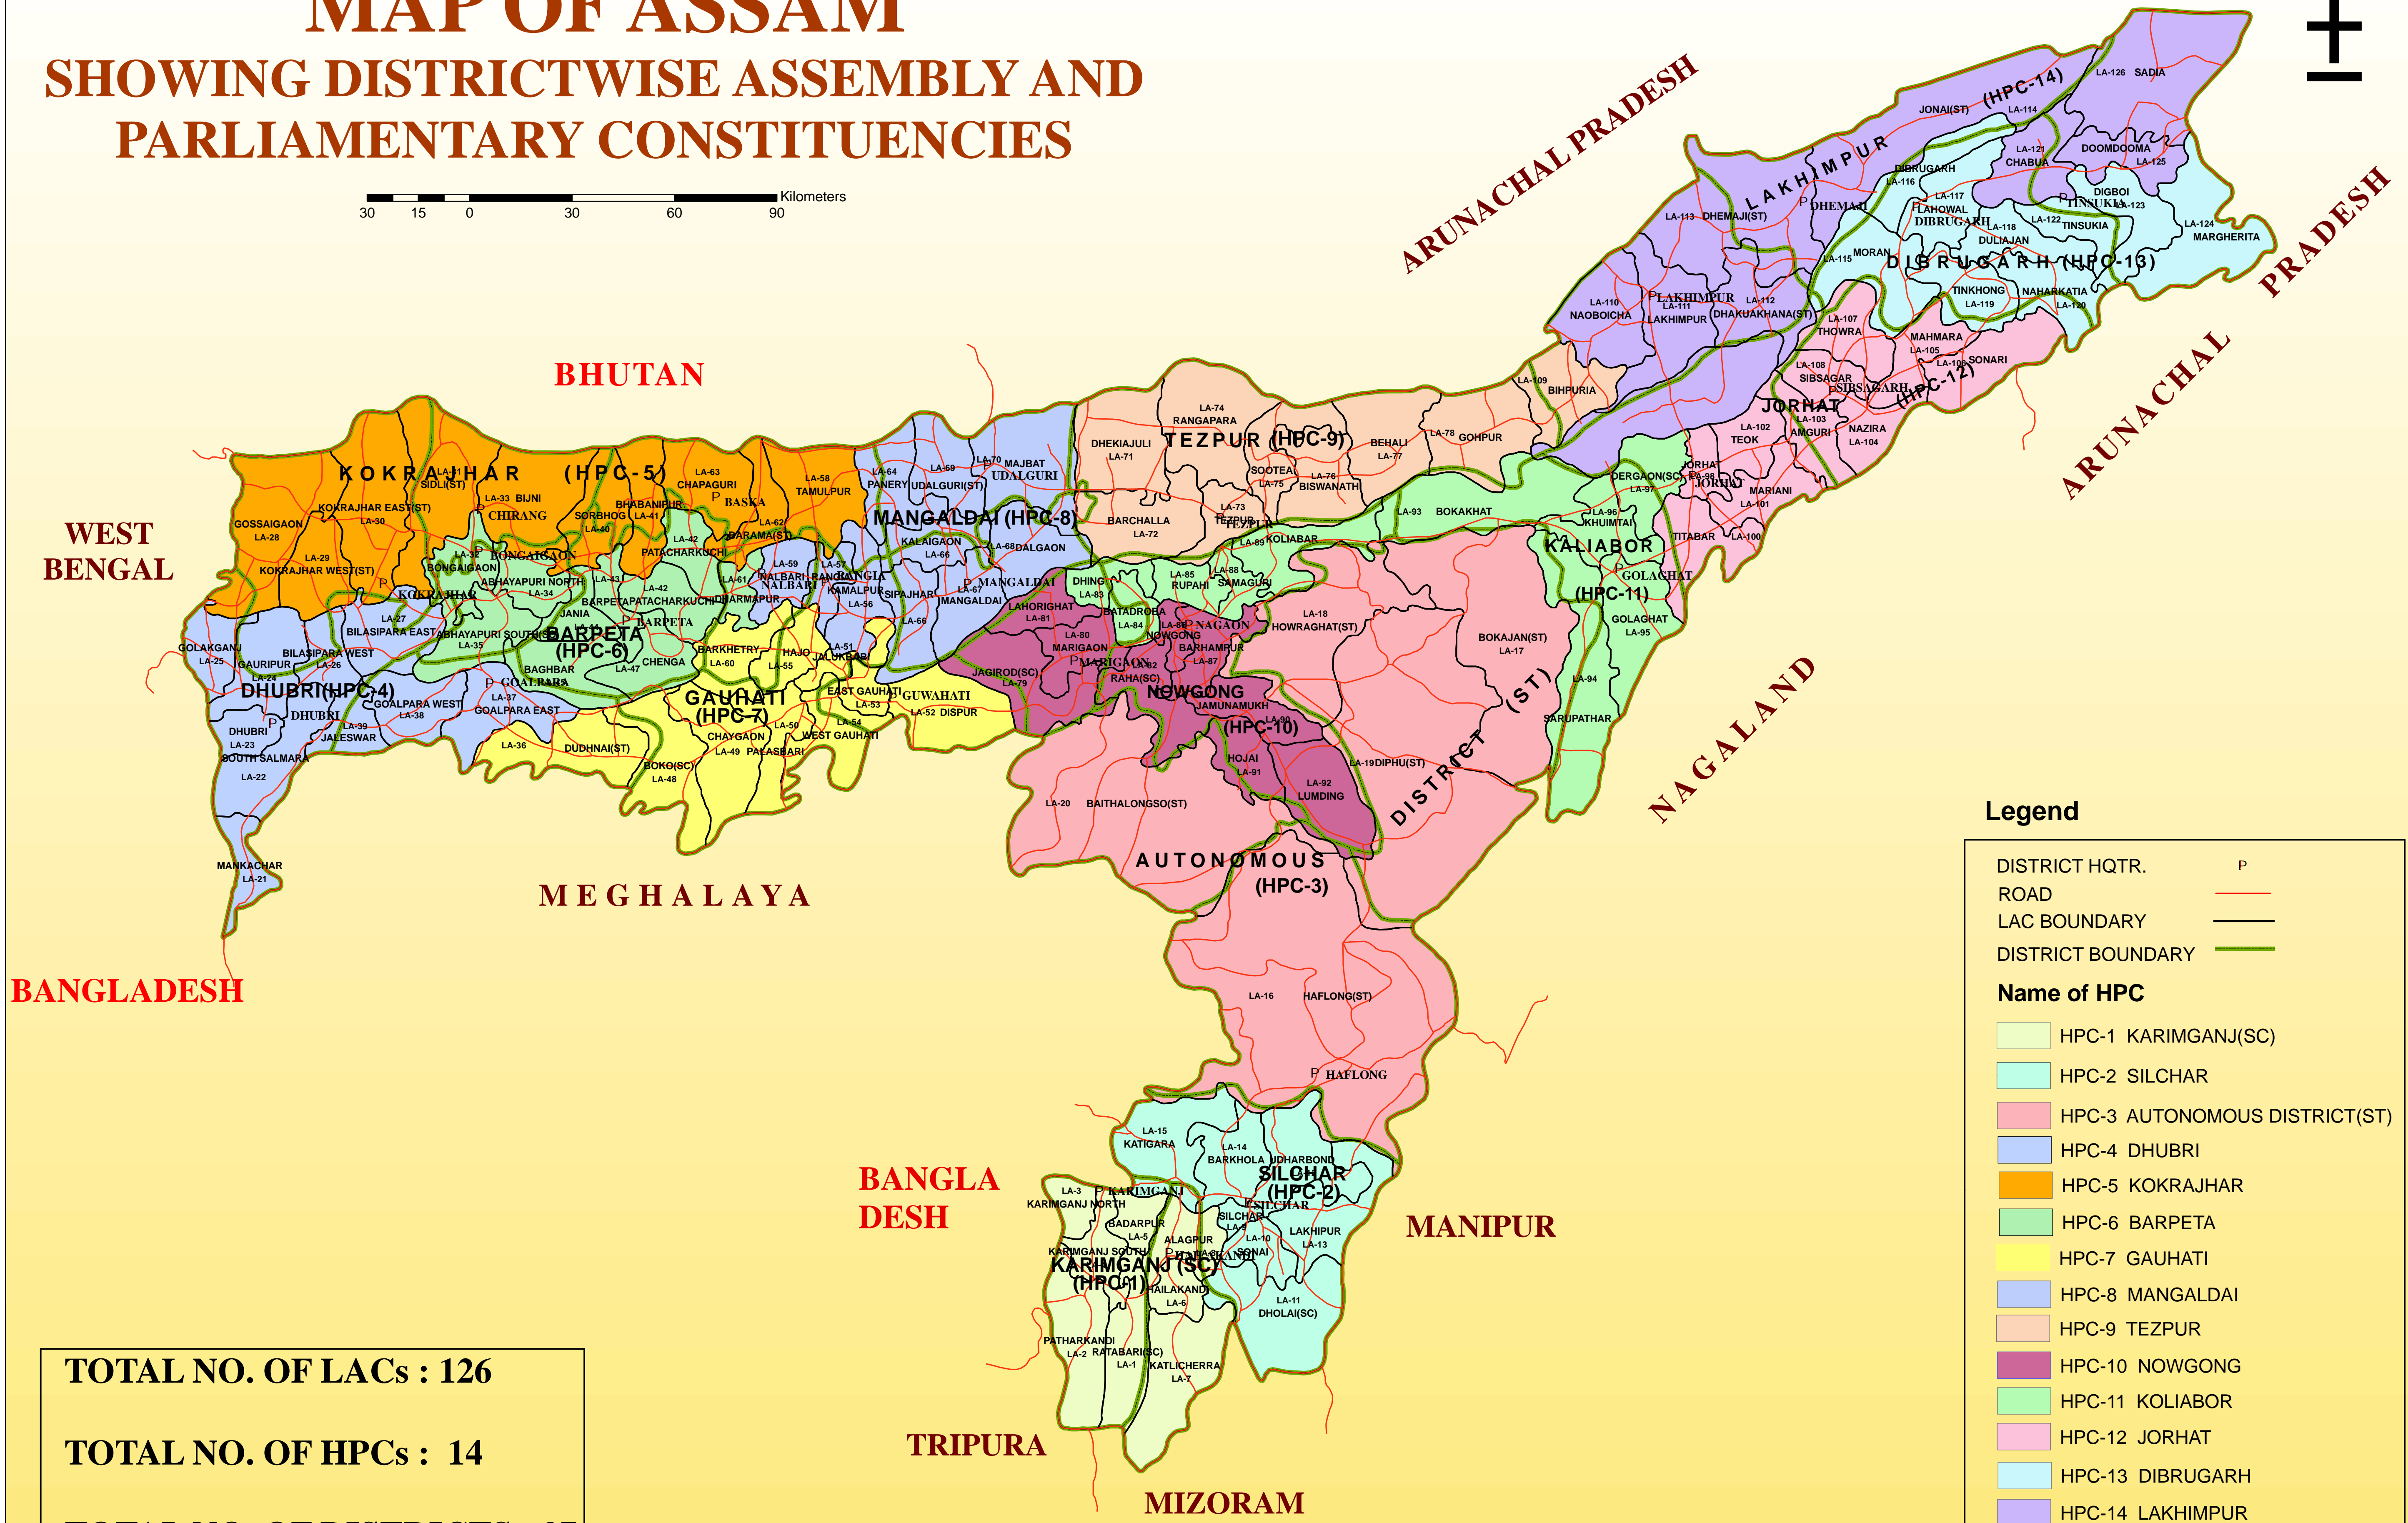

# MAP OF ASSAM

## SHOWING DISTRICTWISE ASSEMBLY AND PARLIAMENTARY CONSTITUENCIES

**TOTAL NO. OF LACs : 126**

**TOTAL NO. OF HPCs : 14**

**TOTAL NO. OF DISTRICTS : 27**

**Legend**

DISTRICT HQTR.	P
ROAD	
LAC BOUNDARY	
DISTRICT BOUNDARY	

**Name of HPC**

- HPC-1 KARIMGANJ(SC)
- HPC-2 SILCHAR
- HPC-3 AUTONOMOUS DISTRICT(ST)
- HPC-4 DHUBRI
- HPC-5 KOKRAJHAR
- HPC-6 BARPETA
- HPC-7 GAUHATI
- HPC-8 MANGALDAI
- HPC-9 TEZPUR
- HPC-10 NOWGONG
- HPC-11 KOLIABOR
- HPC-12 JORHAT
- HPC-13 DIBRUGARH
- HPC-14 LAKHIMPUR